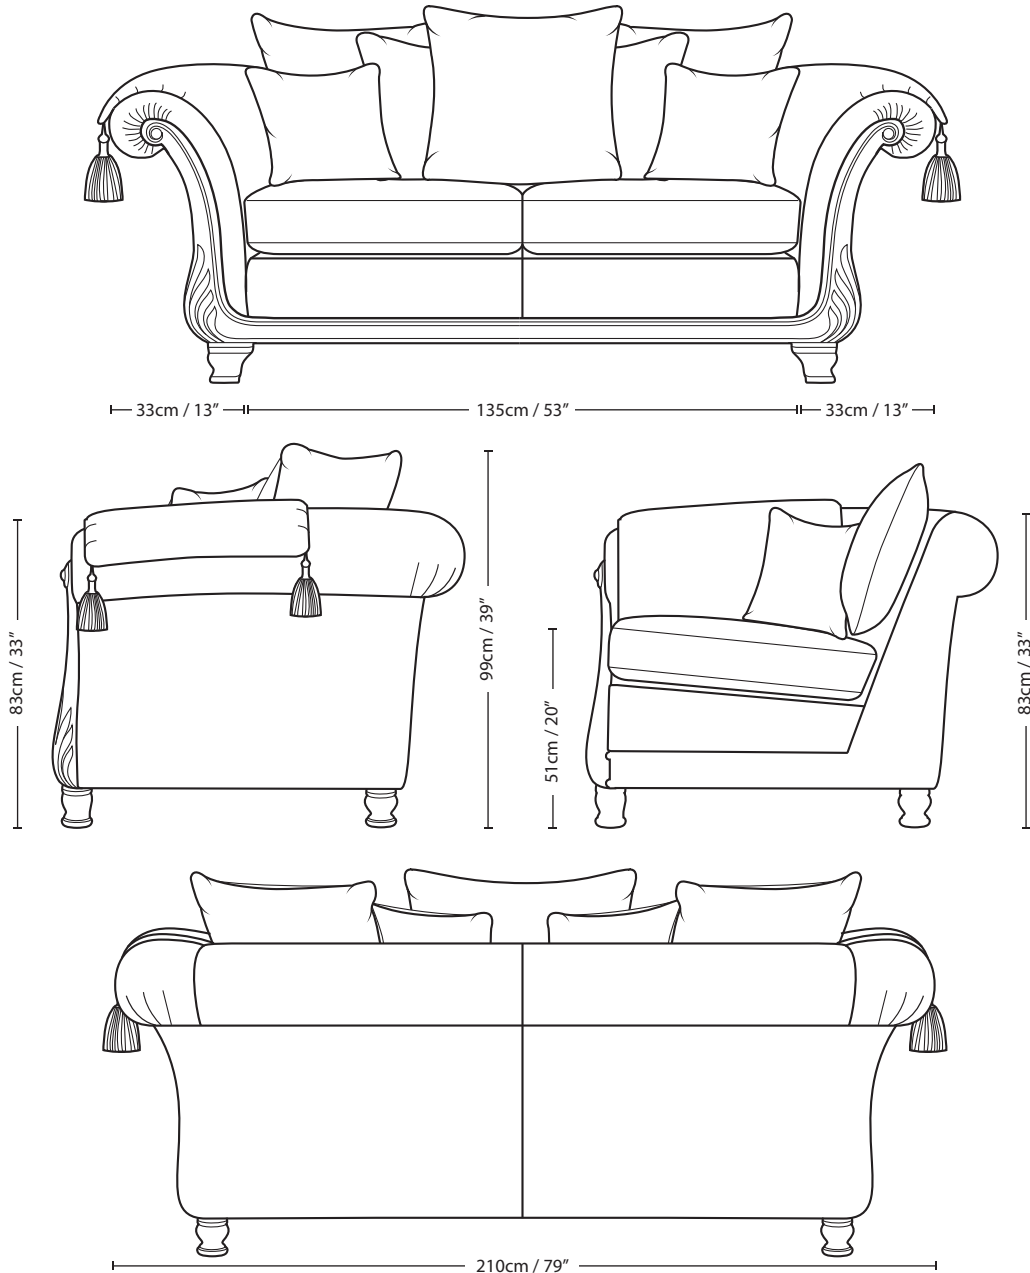

# VICTORIA

2.5 SEATER ROLL BACK SCATTER CUSHION

Overall Height	Overall Width	Overall Depth	Arm Height	Back Height of Frame	Seat Height	Arm Width	Inside Width Arm to Arm	Seat Depth to Cushions	Seat Depth no Cushions
99cm / 39"	210cm / 79"	110cm / 43.5"	83cm / 33"	83cm / 33"	51cm / 20"	33cm / 13"	135cm / 53"	51cm / 20"	76cm / 30"

Seating sizes vary to a great extent and particularly wherever there are soft cushions involved, this is magnified with front of seat to back cushion depths, whilst formal back cushions will vary with age and plumping. It is essential to note that scatter back cushion depths will adjust from which point you measure, overtime and with plumping, the accurate measurement does not exist as it will resize each and every time you enjoy its comfort.